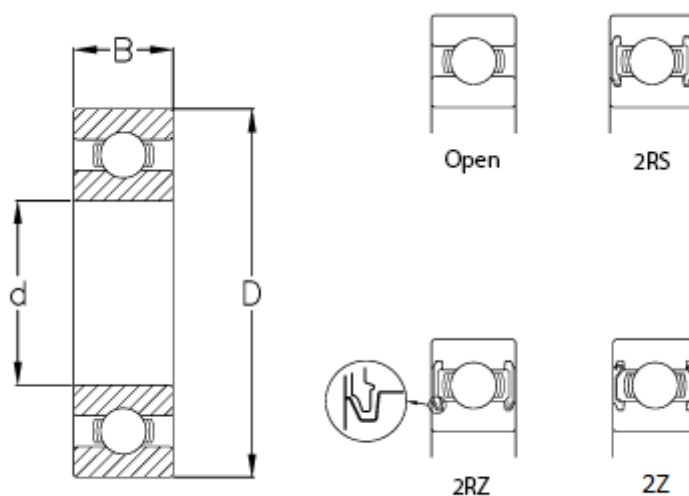

Data Sheet

Article number: 57960204501907

Description: CeramicSpeed hybrid bearing Insulate sealed
6209-2RS/CSB

Measures

B	= 19
Ball grade	= 5
C (KN)	= 35.1
C0	= 21.6
d	= 45
D	= 85
Max rpm.	= 5000
Type	= 6209